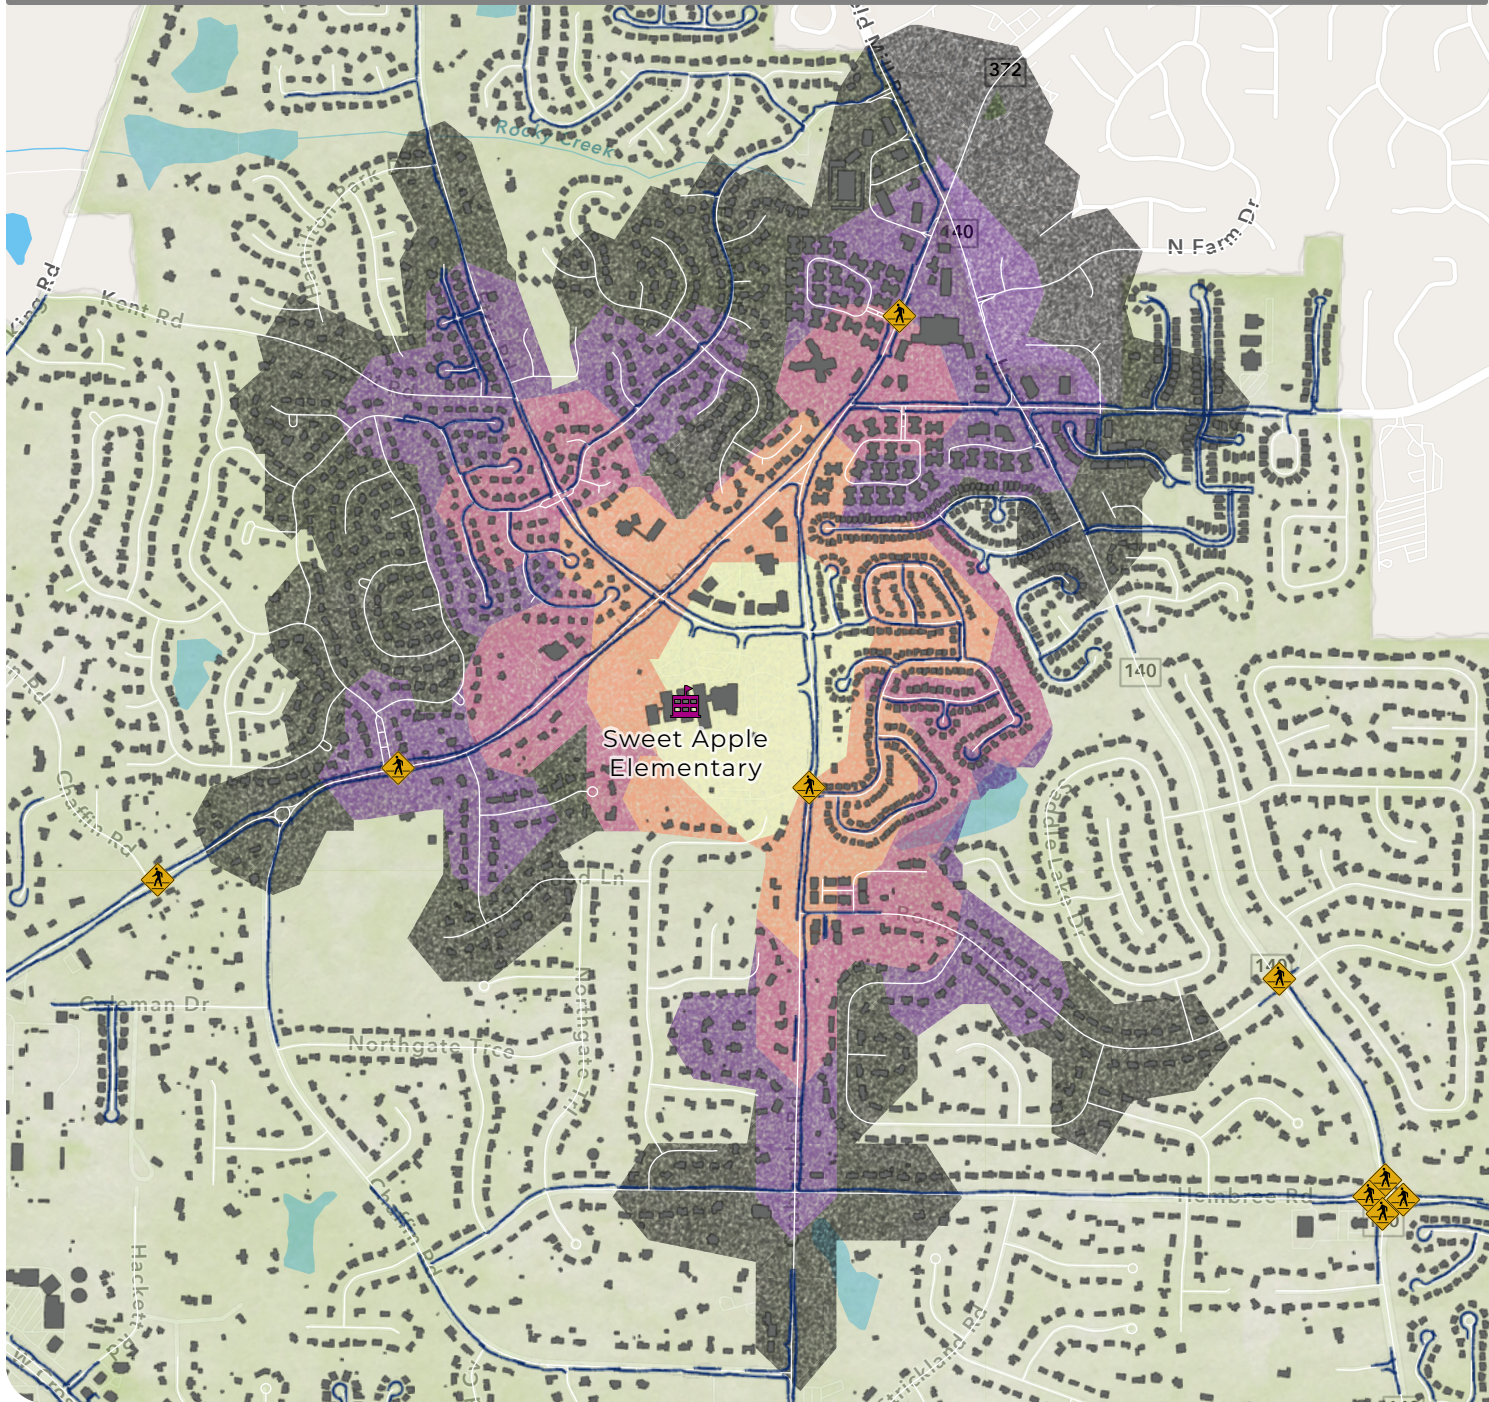

Walk, Bike, and Roll to School Roswell

Sweet Apple Elementary School