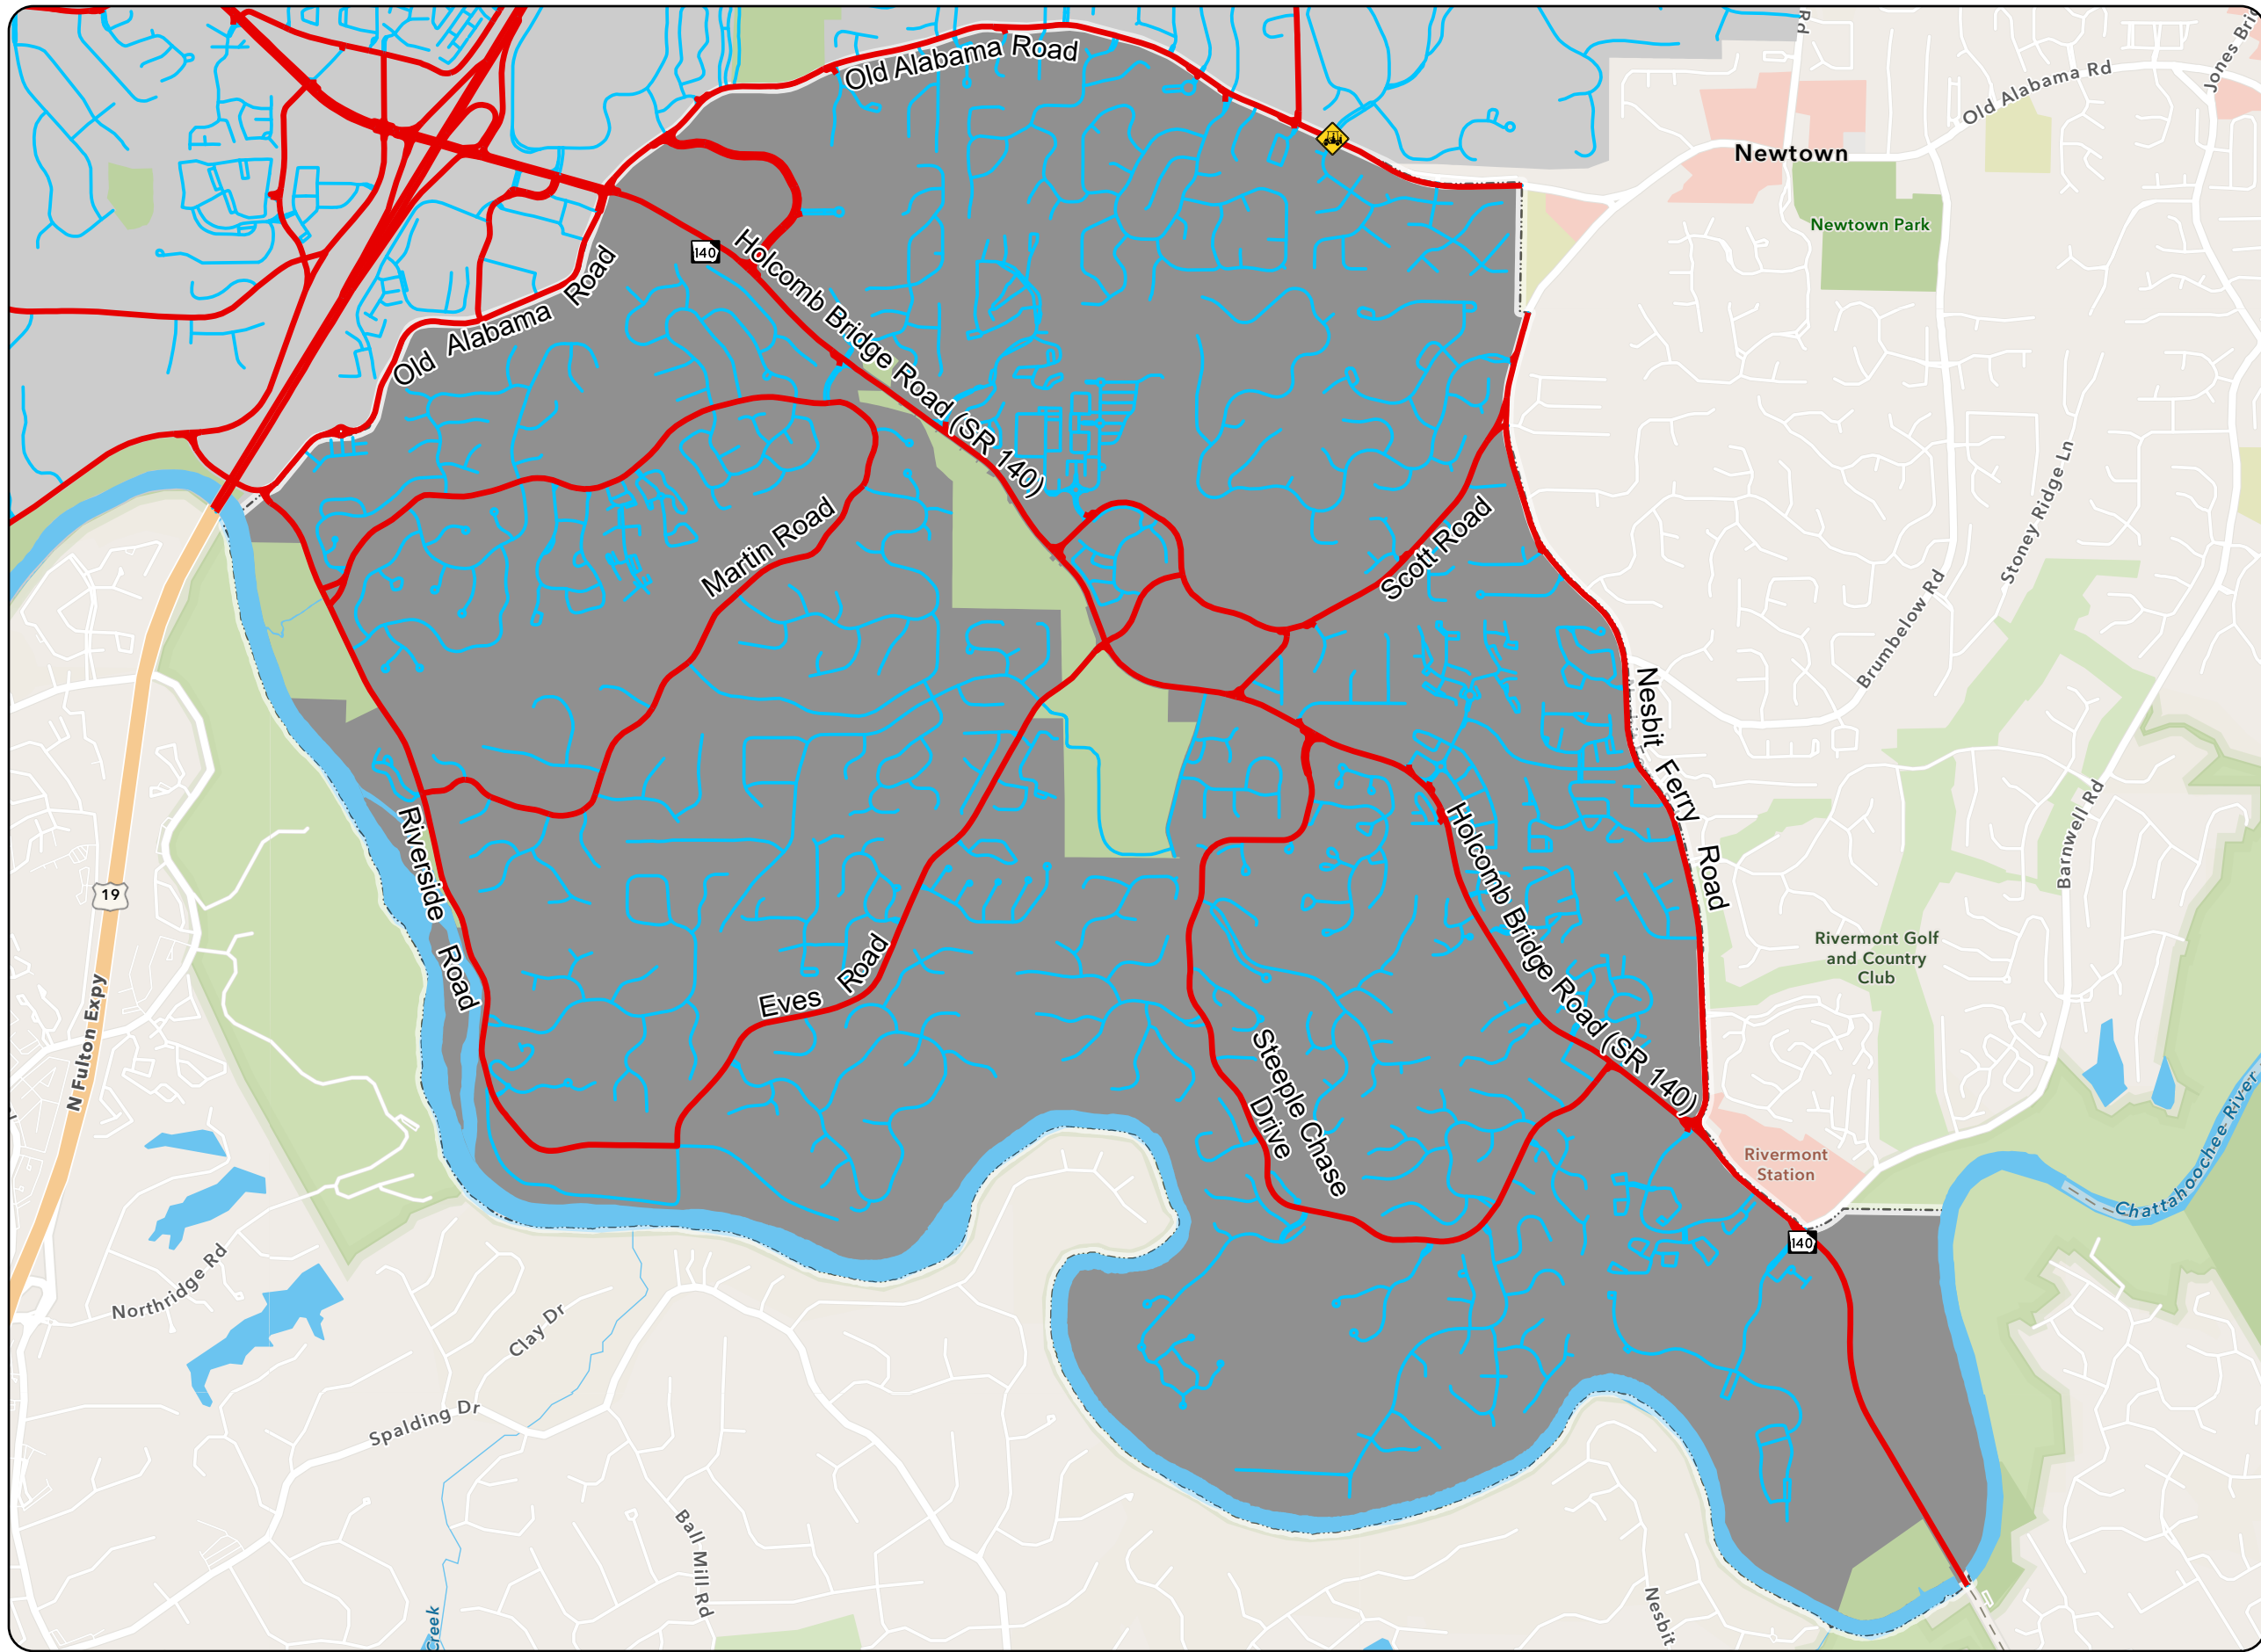

PTV Designated Areas - Zone 5

Legend

- Approved PTV Crossings
 - Old Alabama Road at Roxburgh Drive
- Other PTV Approved Facilities
 - Multi-Use Trails
- Streets
 - PTV Use Prohibited
 - PTV Use Permitted
- Roswell Parks
 - National Parks Service
 - Roswell City Parks

Created By: kmartin Created Date: 10/25/2023 Updated Date: 10/24/2023 5:59 PM
Document Path: M:\PLANNING DIVISION\GIS\Transportation\PTV\Zone Maps for Website\PTV Zone Maps\PTV_Zone_Maps.aprx
Sources: Roswell Department of Transportation (2023), City of Roswell GIS (2023), Esri Community Maps Contributors, Esri, HERE, Garmin, SafeGraph, GeoTechnologies, Inc, METI/NASA, USGS, EPA, NPS, US Census Bureau, USDA, Esri, HERE, Garmin, SafeGraph, GeoTechnologies, Inc, METI/NASA, USGS, EPA, NPS, USDA (2023)