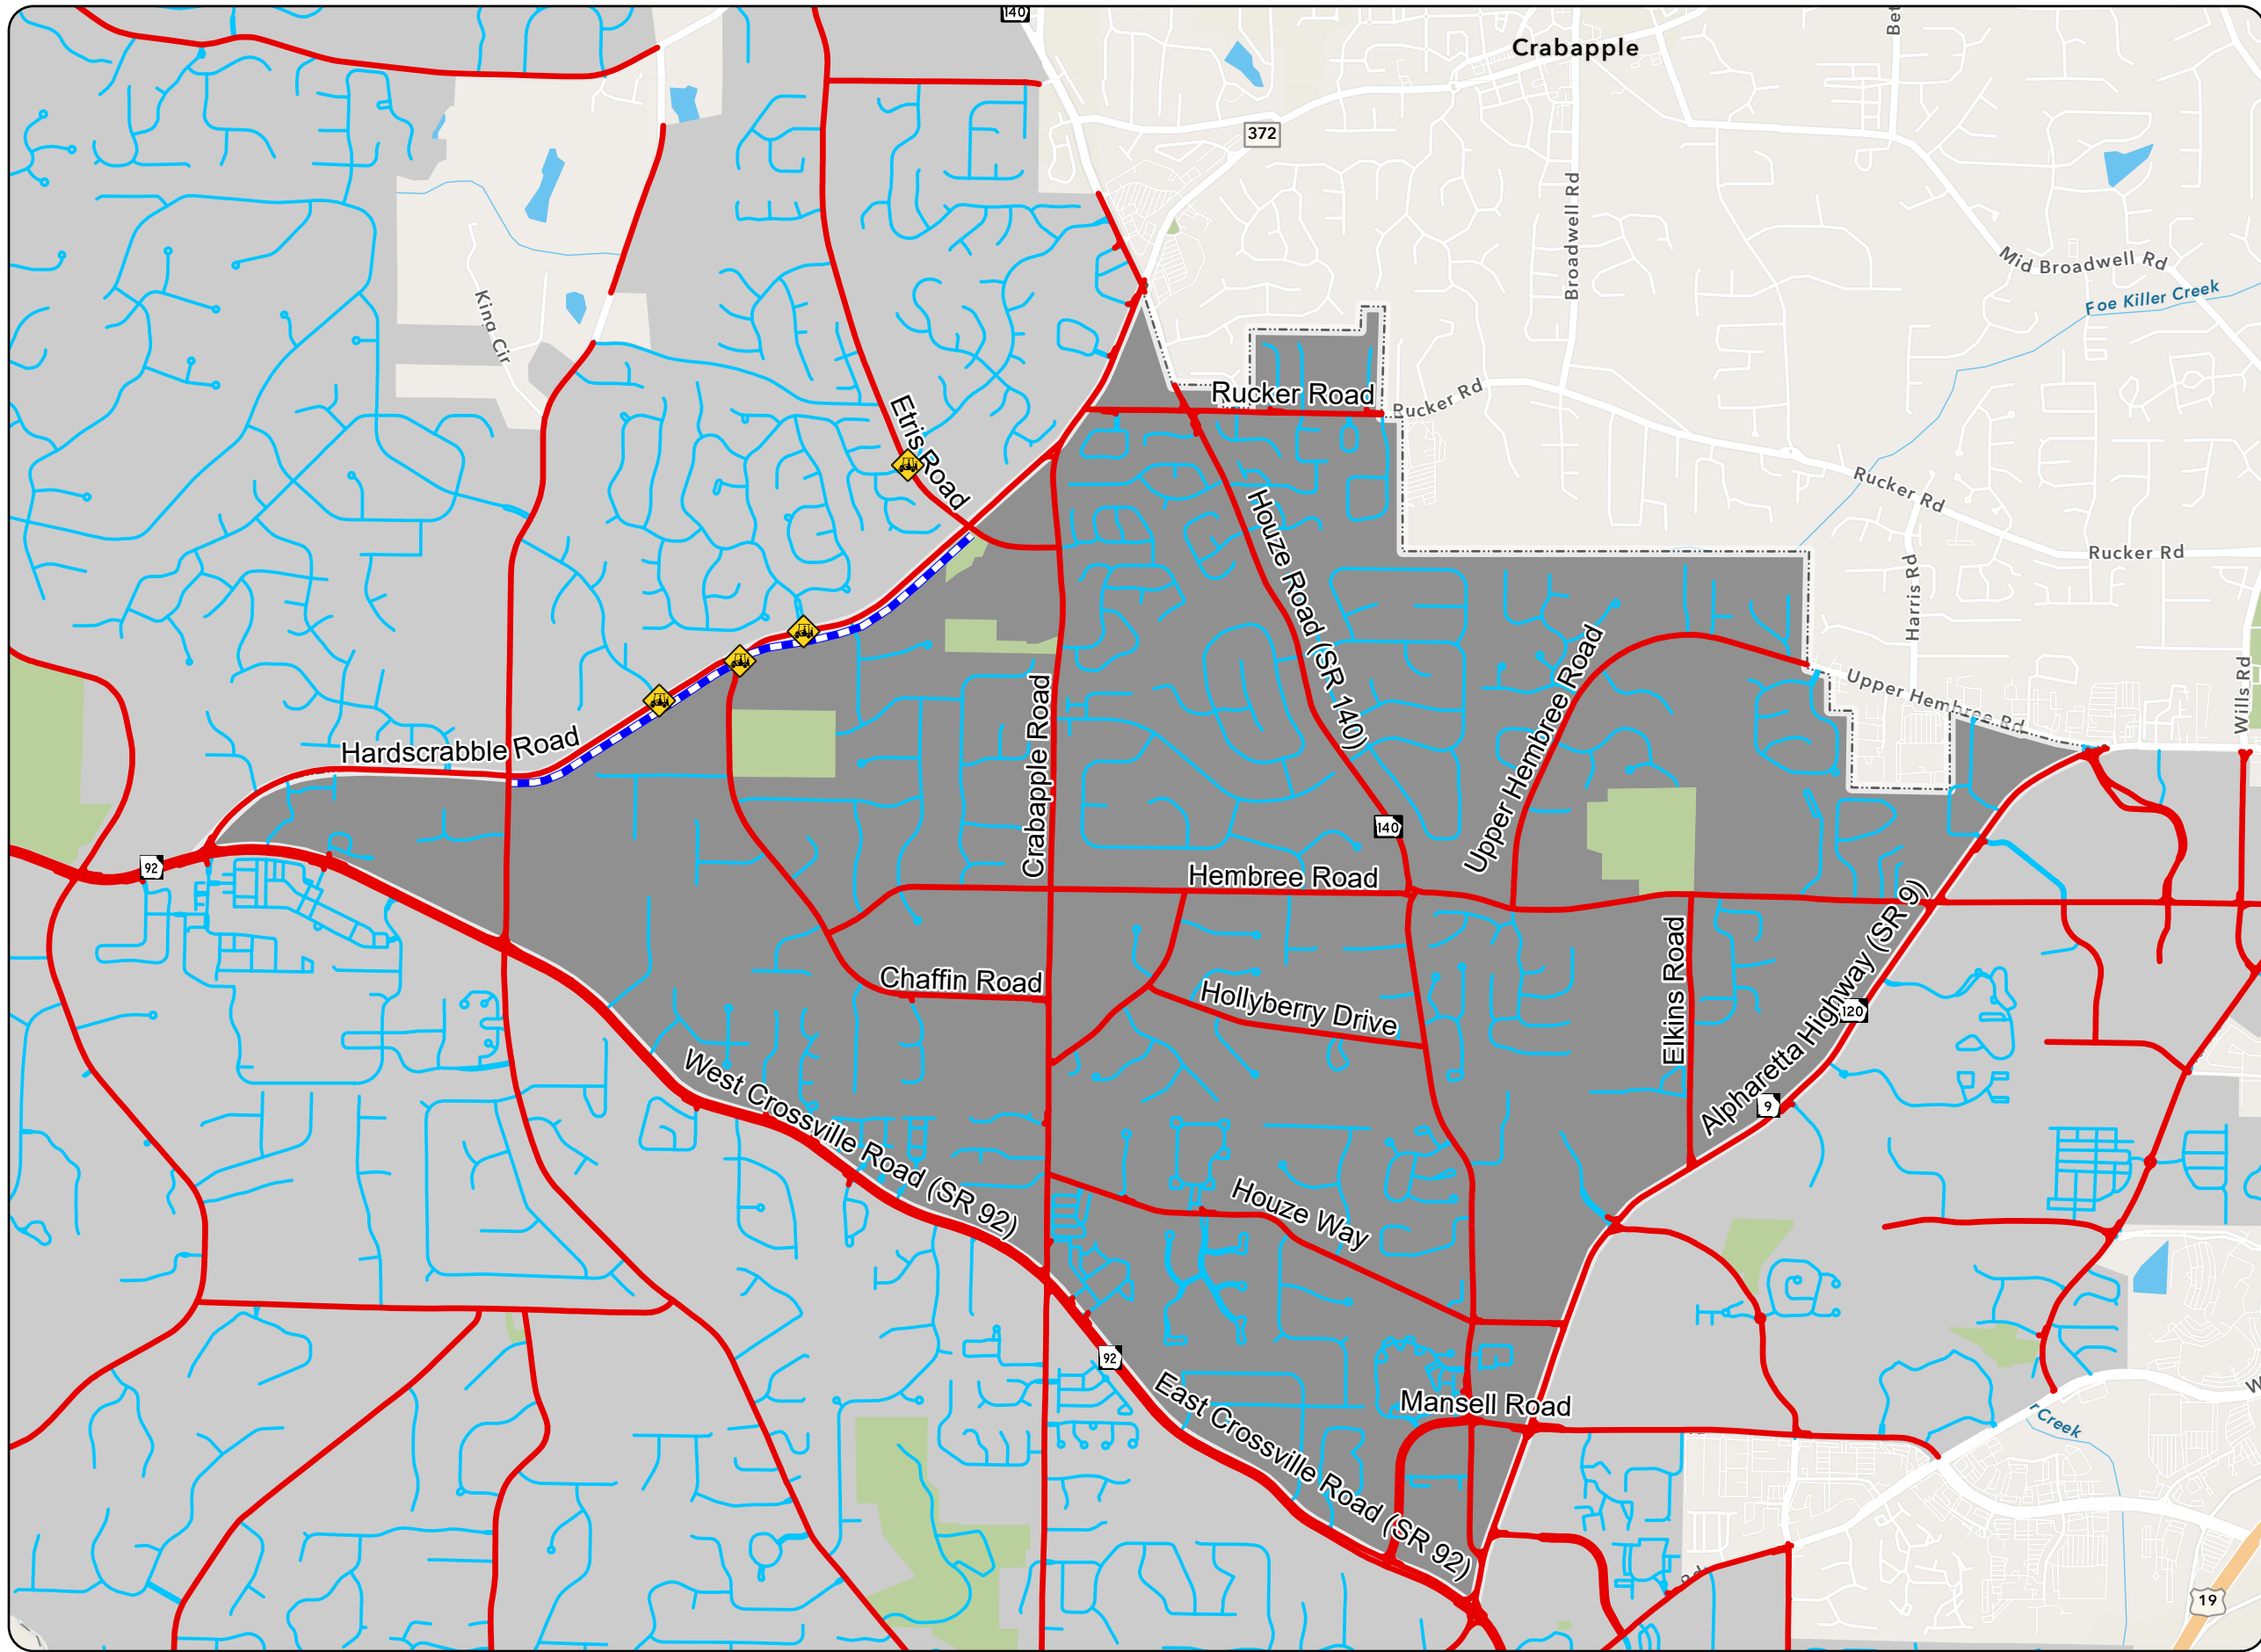

# PTV Designated Areas - Zone 2

## Legend

### Approved PTV Crossings

-  Chaffin Road at Hardscrabble Road (Roundabout)
-  Etris Road at Edenwilde Drive/Magnolia Crescent Drive
-  Hardscrabble Road at Wexford Club Drive
-  Harscrabble Road at Chaffin Road