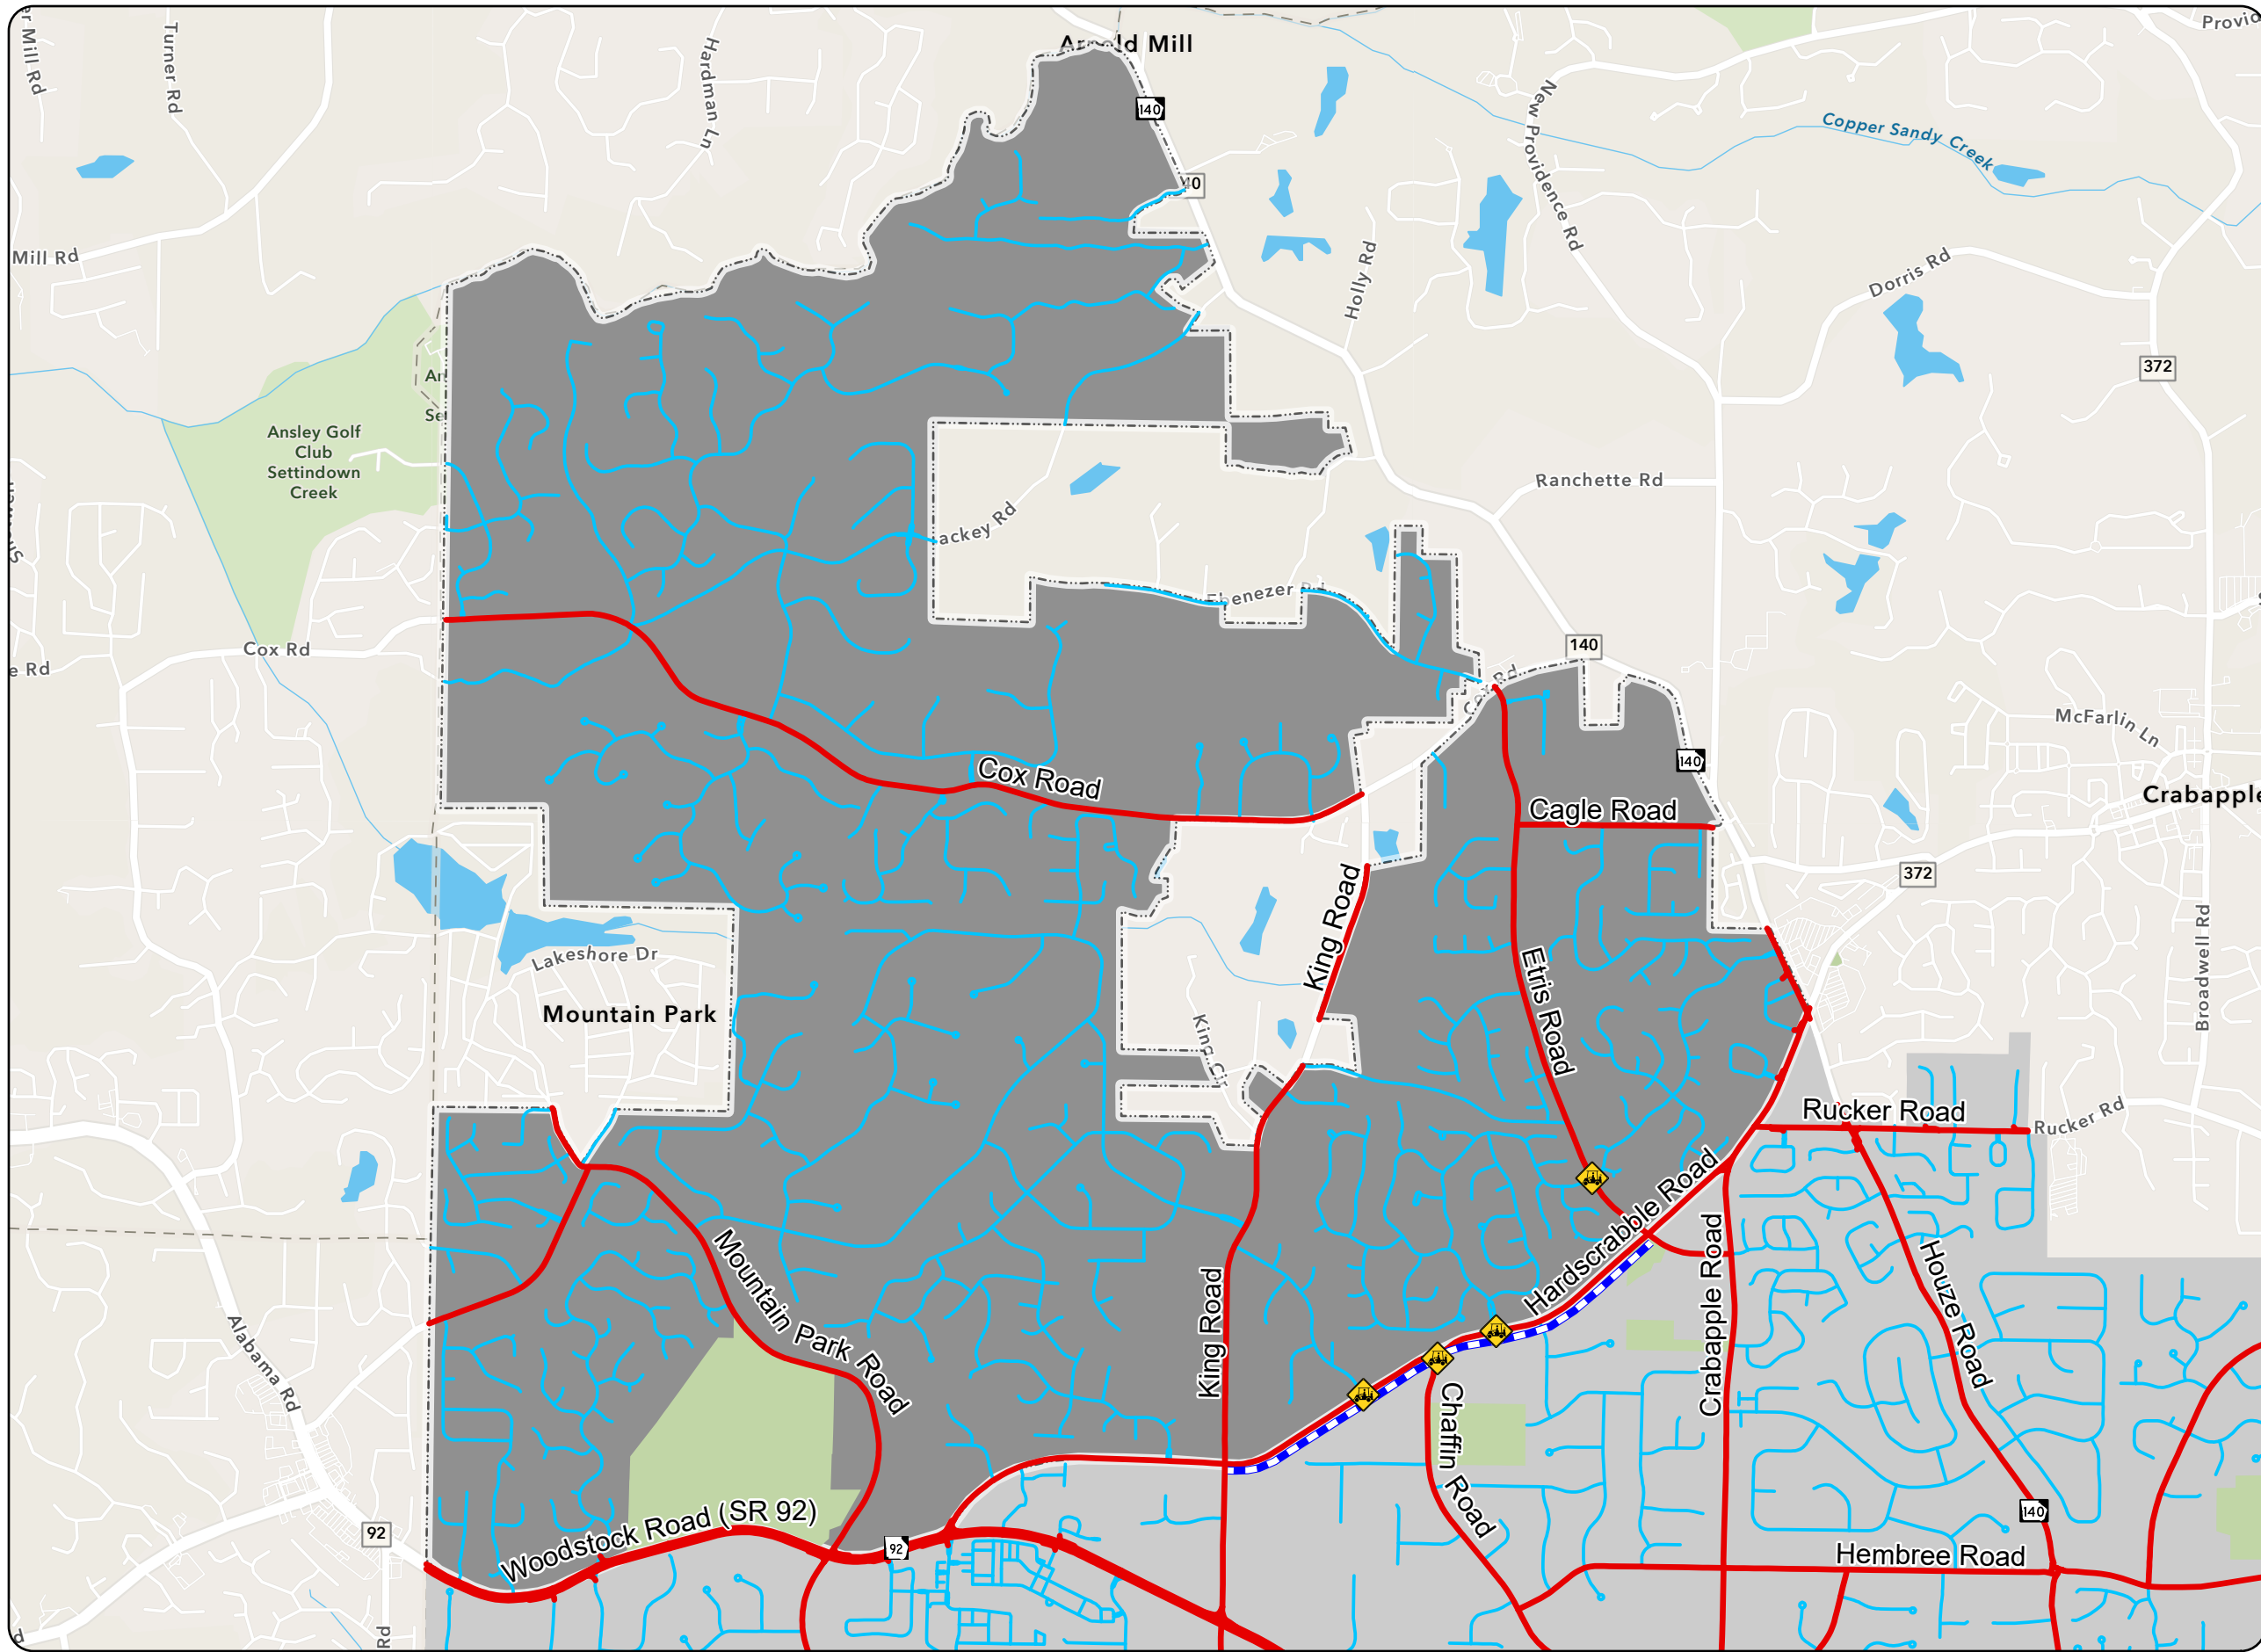

PTV Designated Areas - Zone 1

Legend

Approved PTV Crossings

-  Chaffin Road at Hardscrabble Road (Roundabout)
-  Etris Road at Edenwilde Drive/Magnolia Crescent Drive
-  Hardscrabble Road at Wexford Club Drive
-  Hardscrabble Road at Chaffin Road

Other PTV Approved Facilities

-  Multi-Use Trails

Streets

-  PTV Use Prohibited
-  PTV Use Permitted

Roswell Parks

-  National Parks Service
-  Roswell City Parks

Created By: kmartin Created Date: 12/1/2023 Updated Date: 12/1/2023 2:14 PM
 Document Path: M:\PLANNING DIVISION\GIS\Transportation\PTV\Zone Maps for Website\PTV Zone Maps\PTV_Zone_Maps.aprx
 Sources: Roswell Department of Transportation (2023), City of Roswell GIS (2023), Esri Community Maps Contributors, Esri, HERE, Garmin, SafeGraph, GeoTechnologies, Inc, METI/NASA, USGS, EPA, NPS, US Census Bureau, USDA, Esri, HERE, Garmin, SafeGraph, GeoTechnologies, Inc, METI/NASA, USGS, EPA, NPS, USDA (2023)