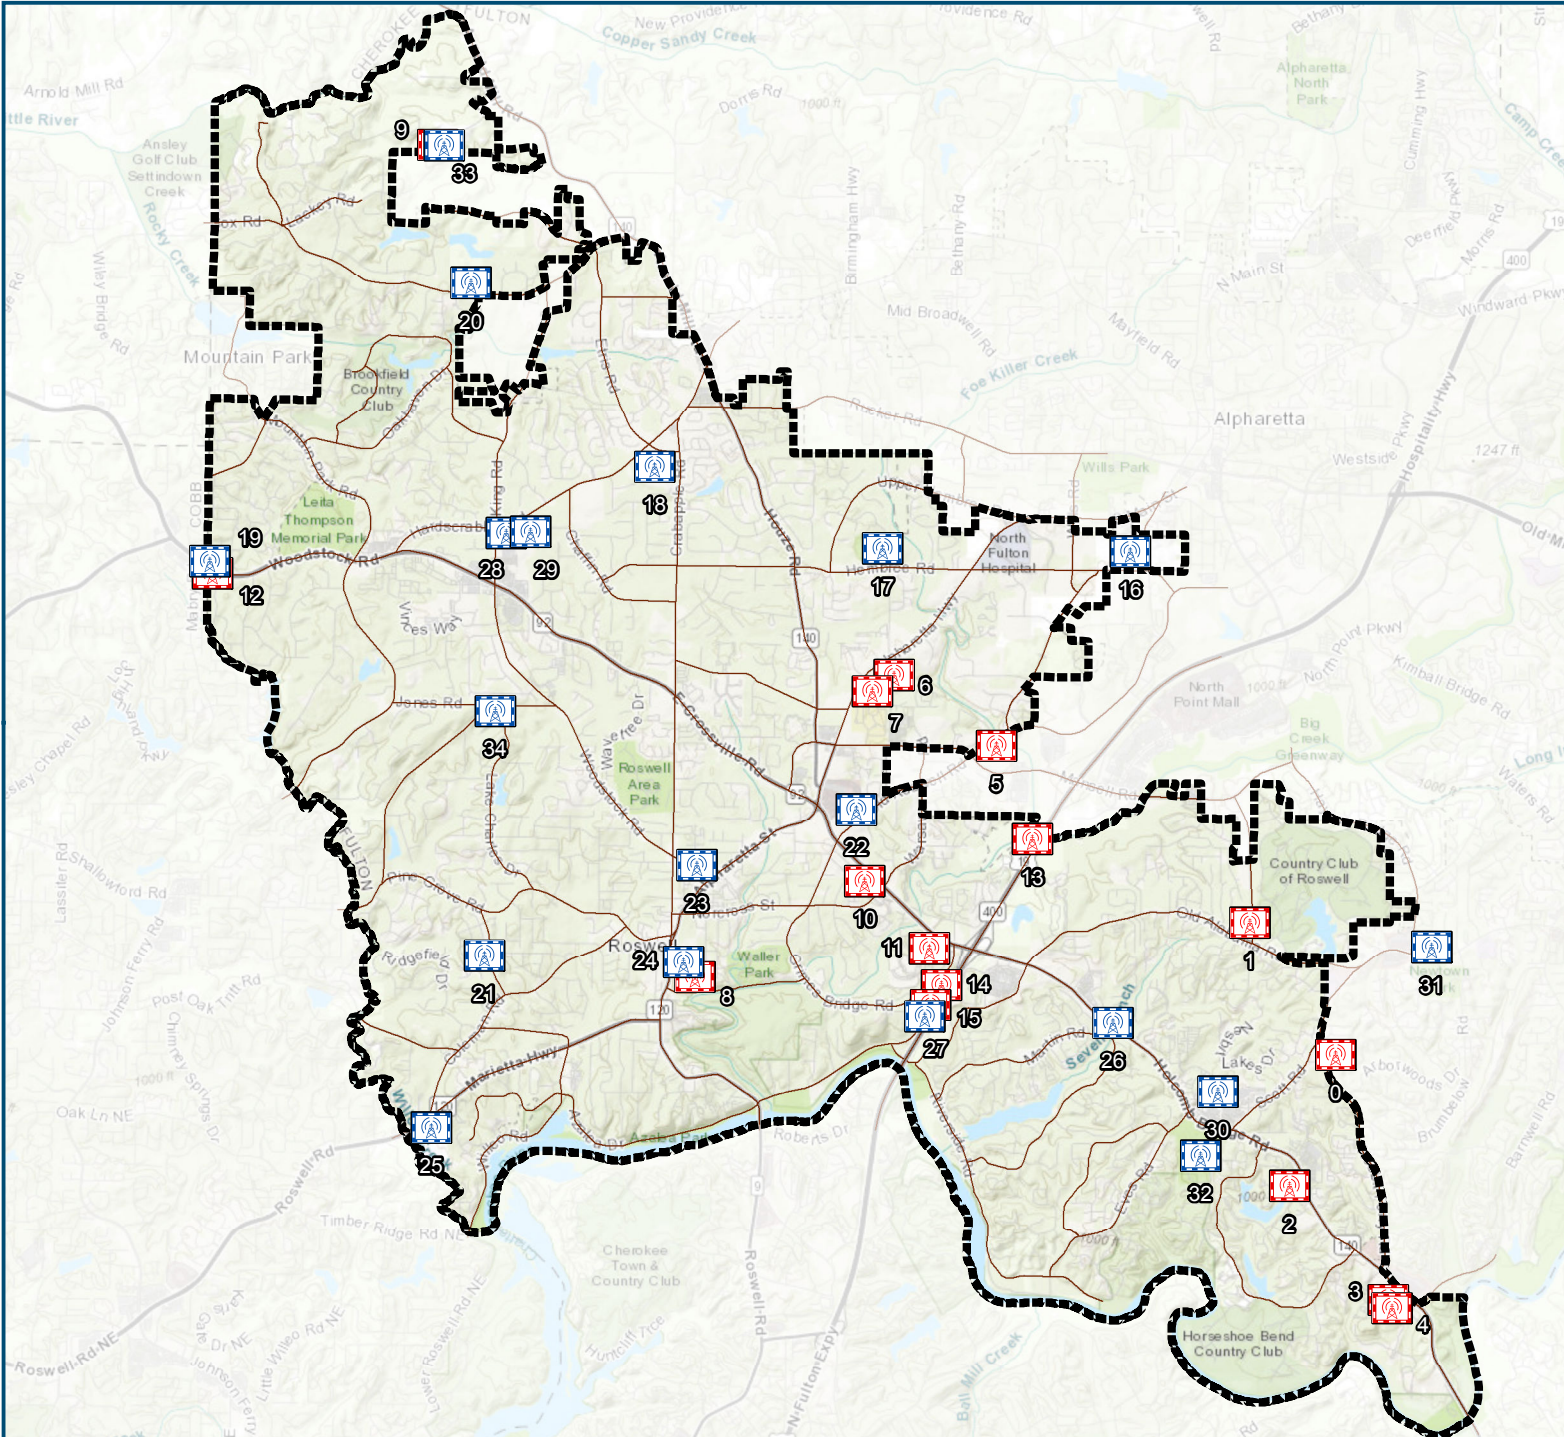

Cell Tower Facilities