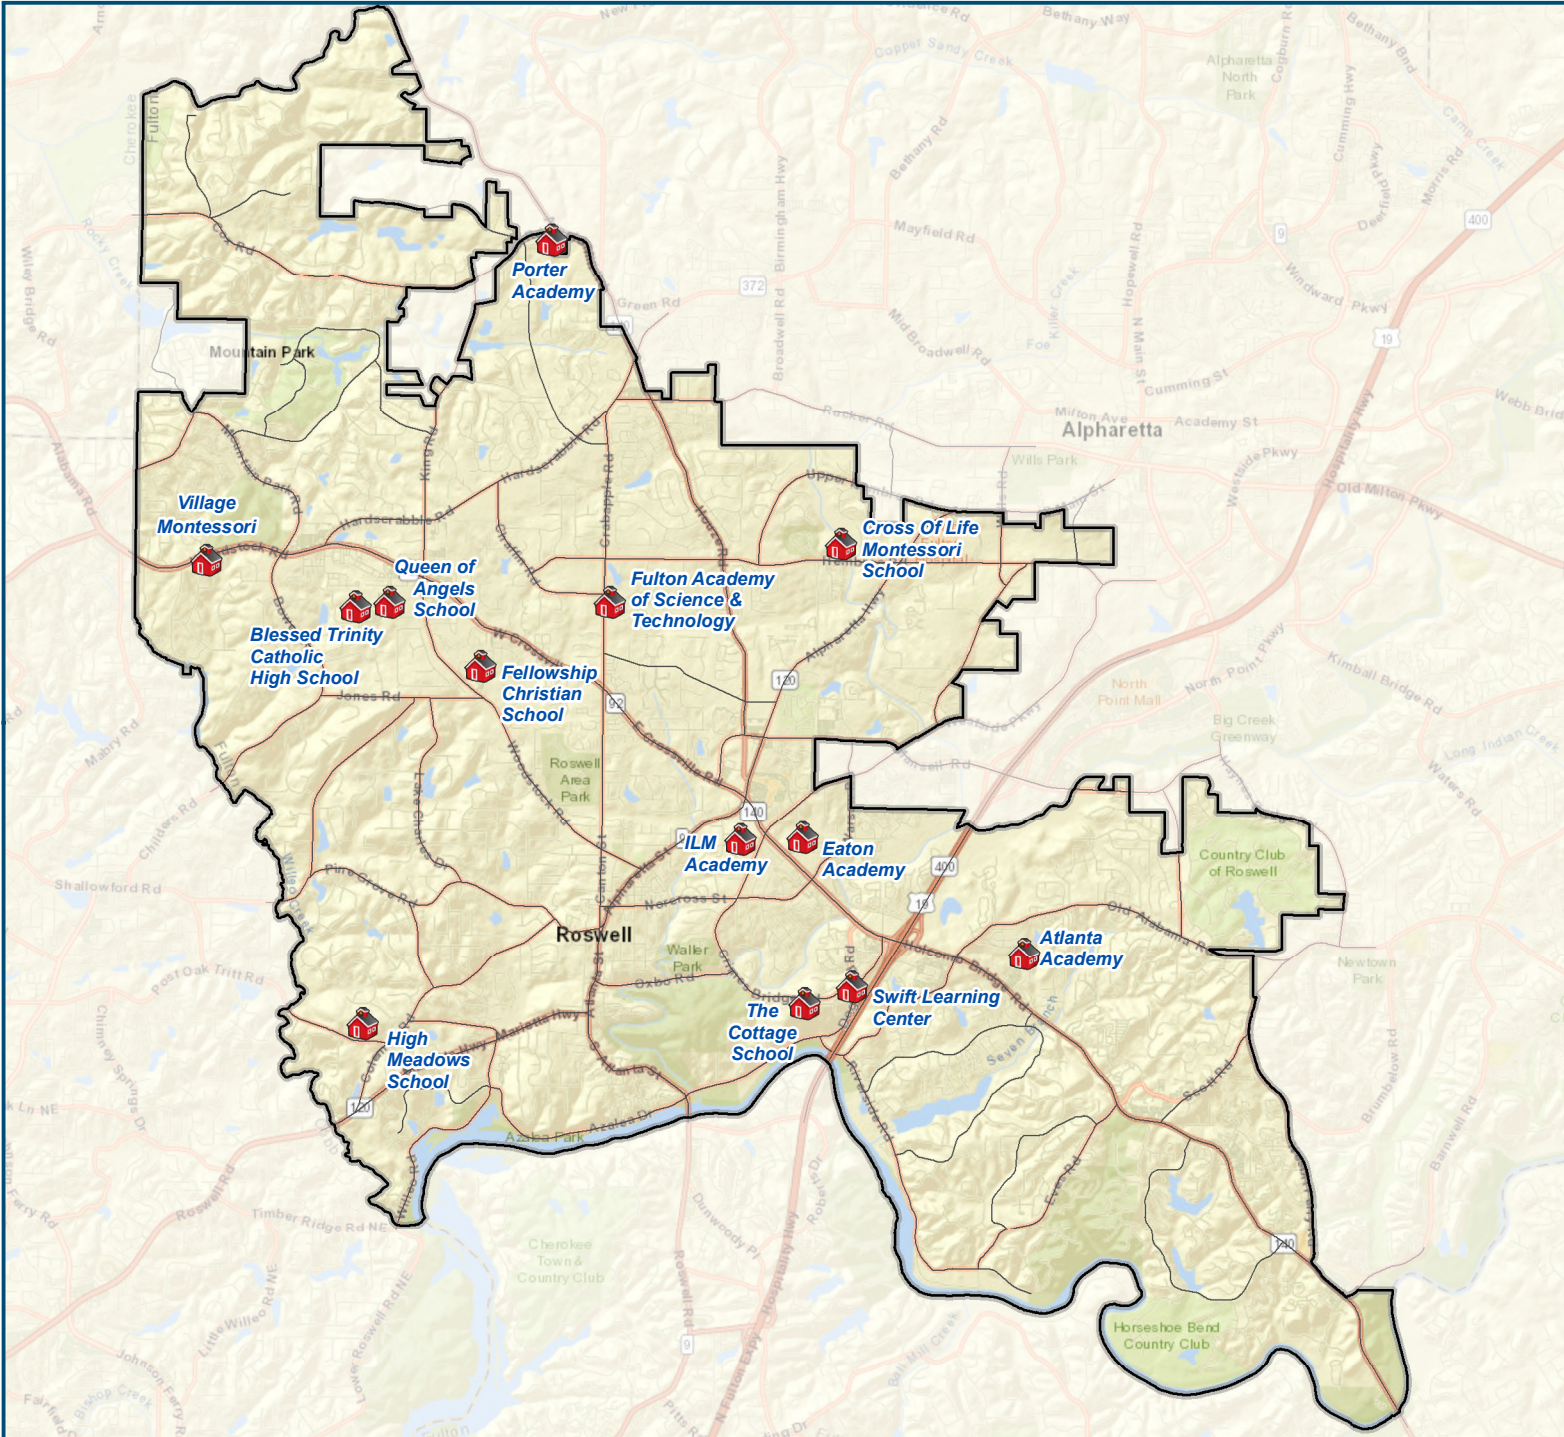

Private Schools in Roswell