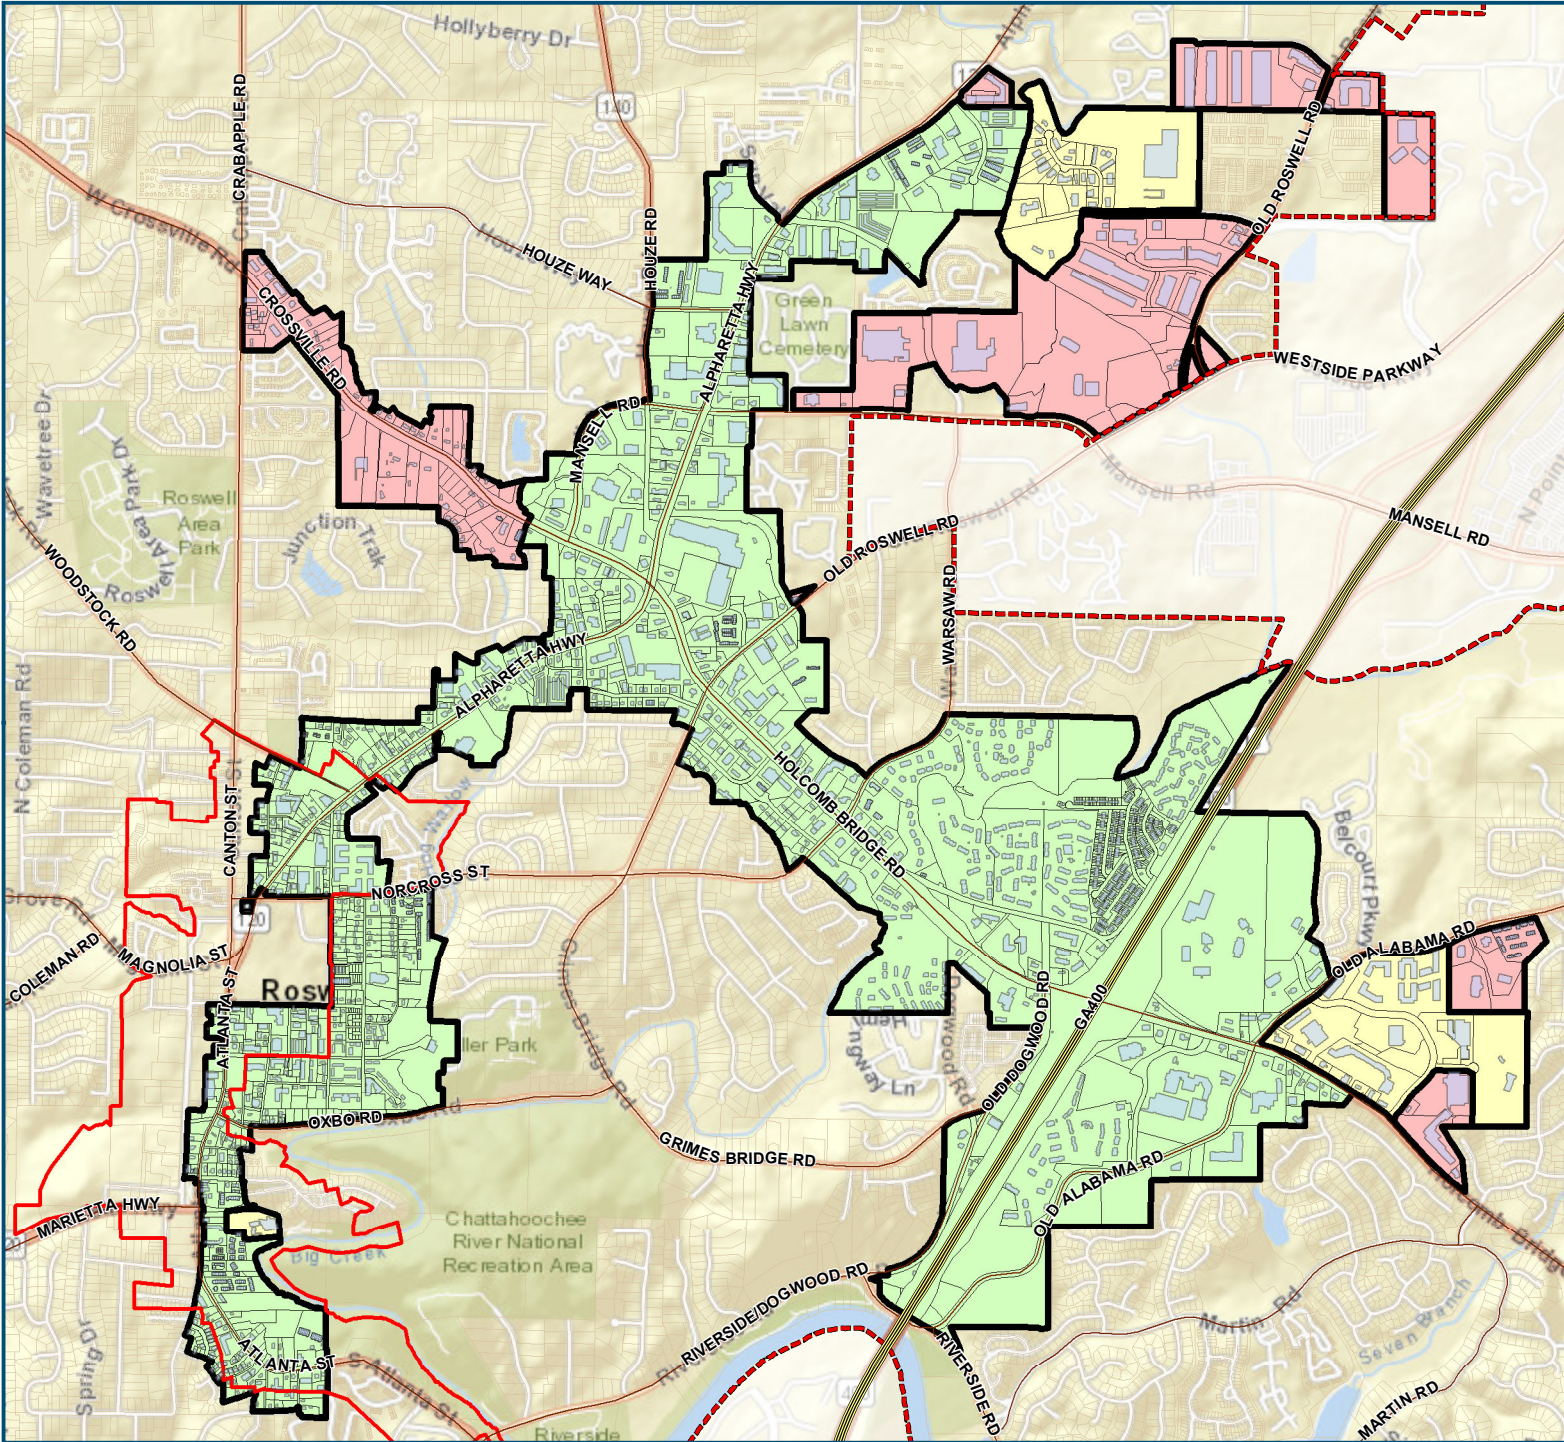

Opportunity Zone