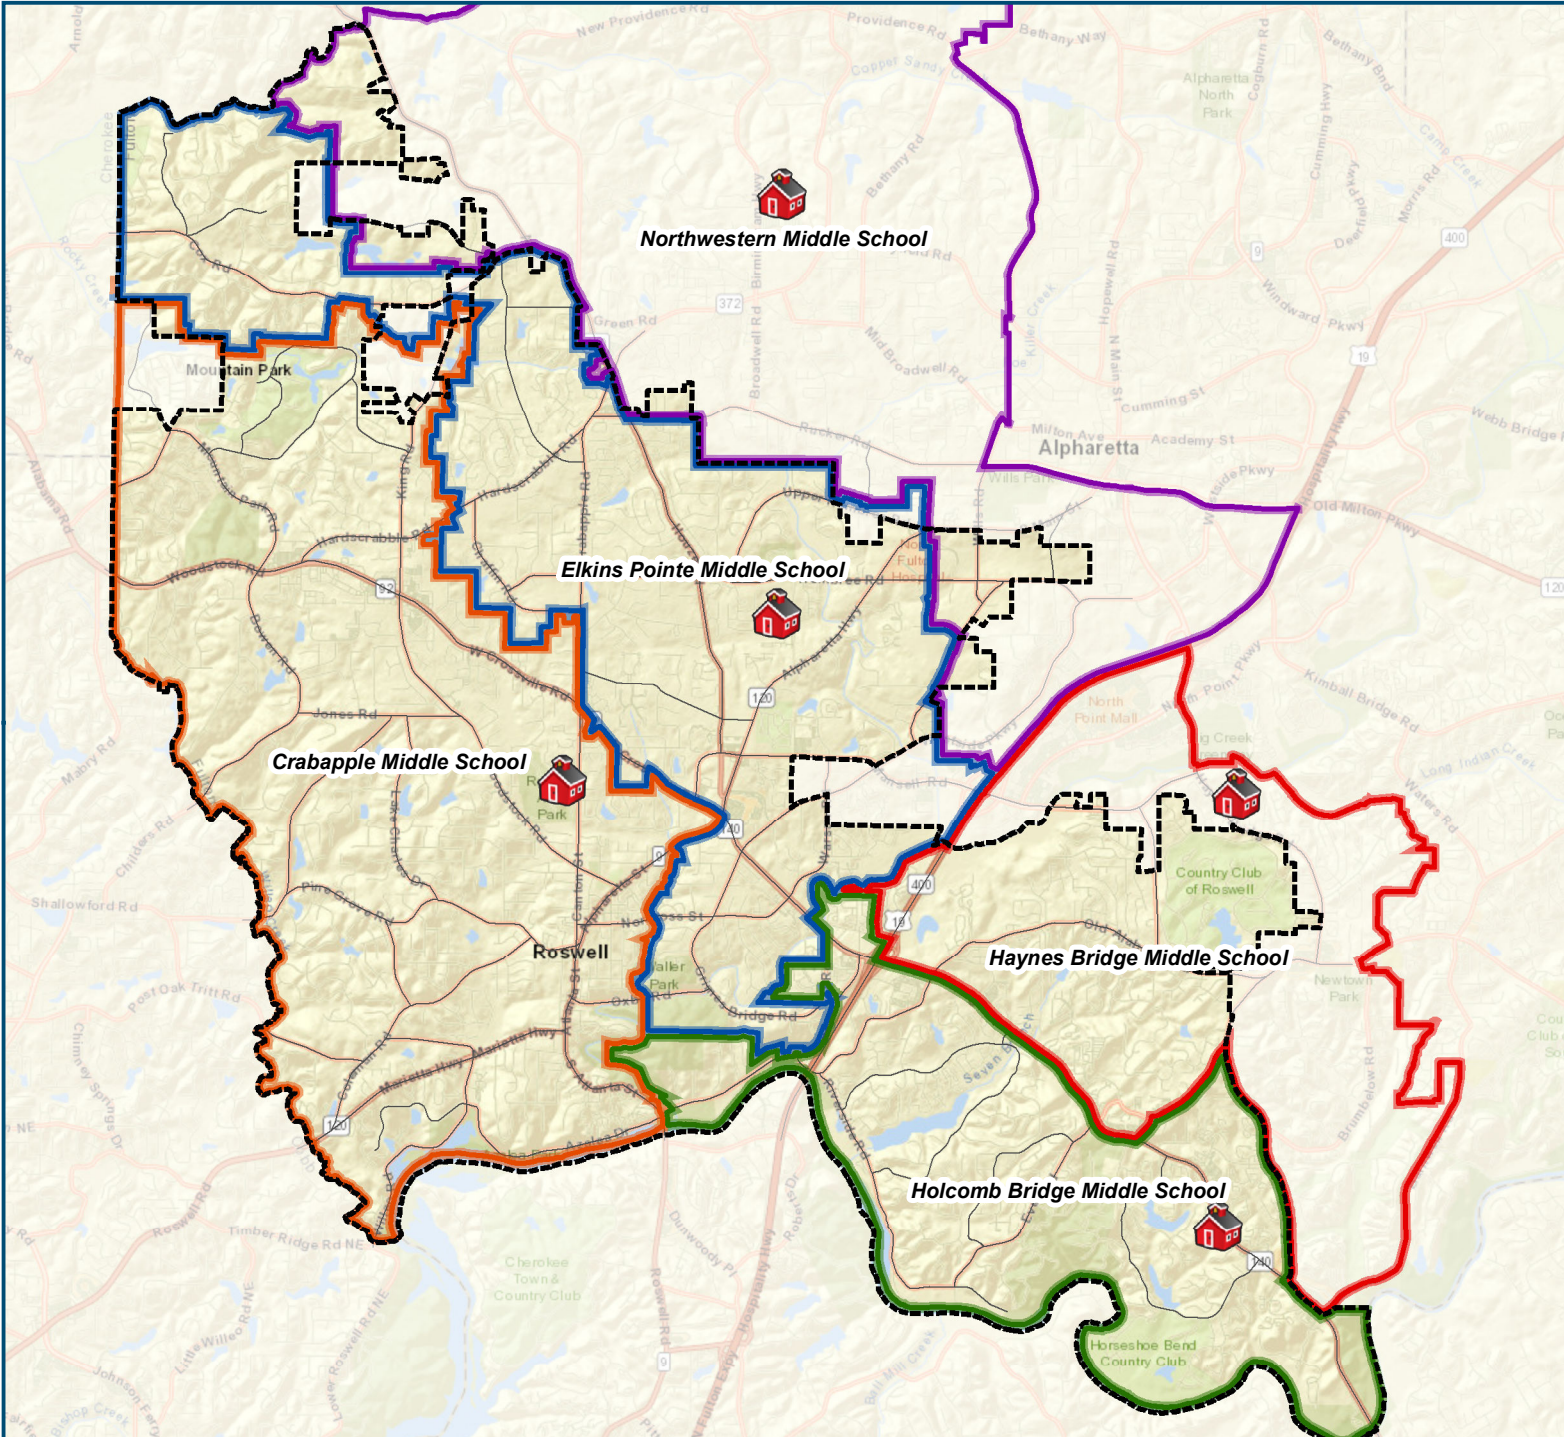

Public Middle School Districts